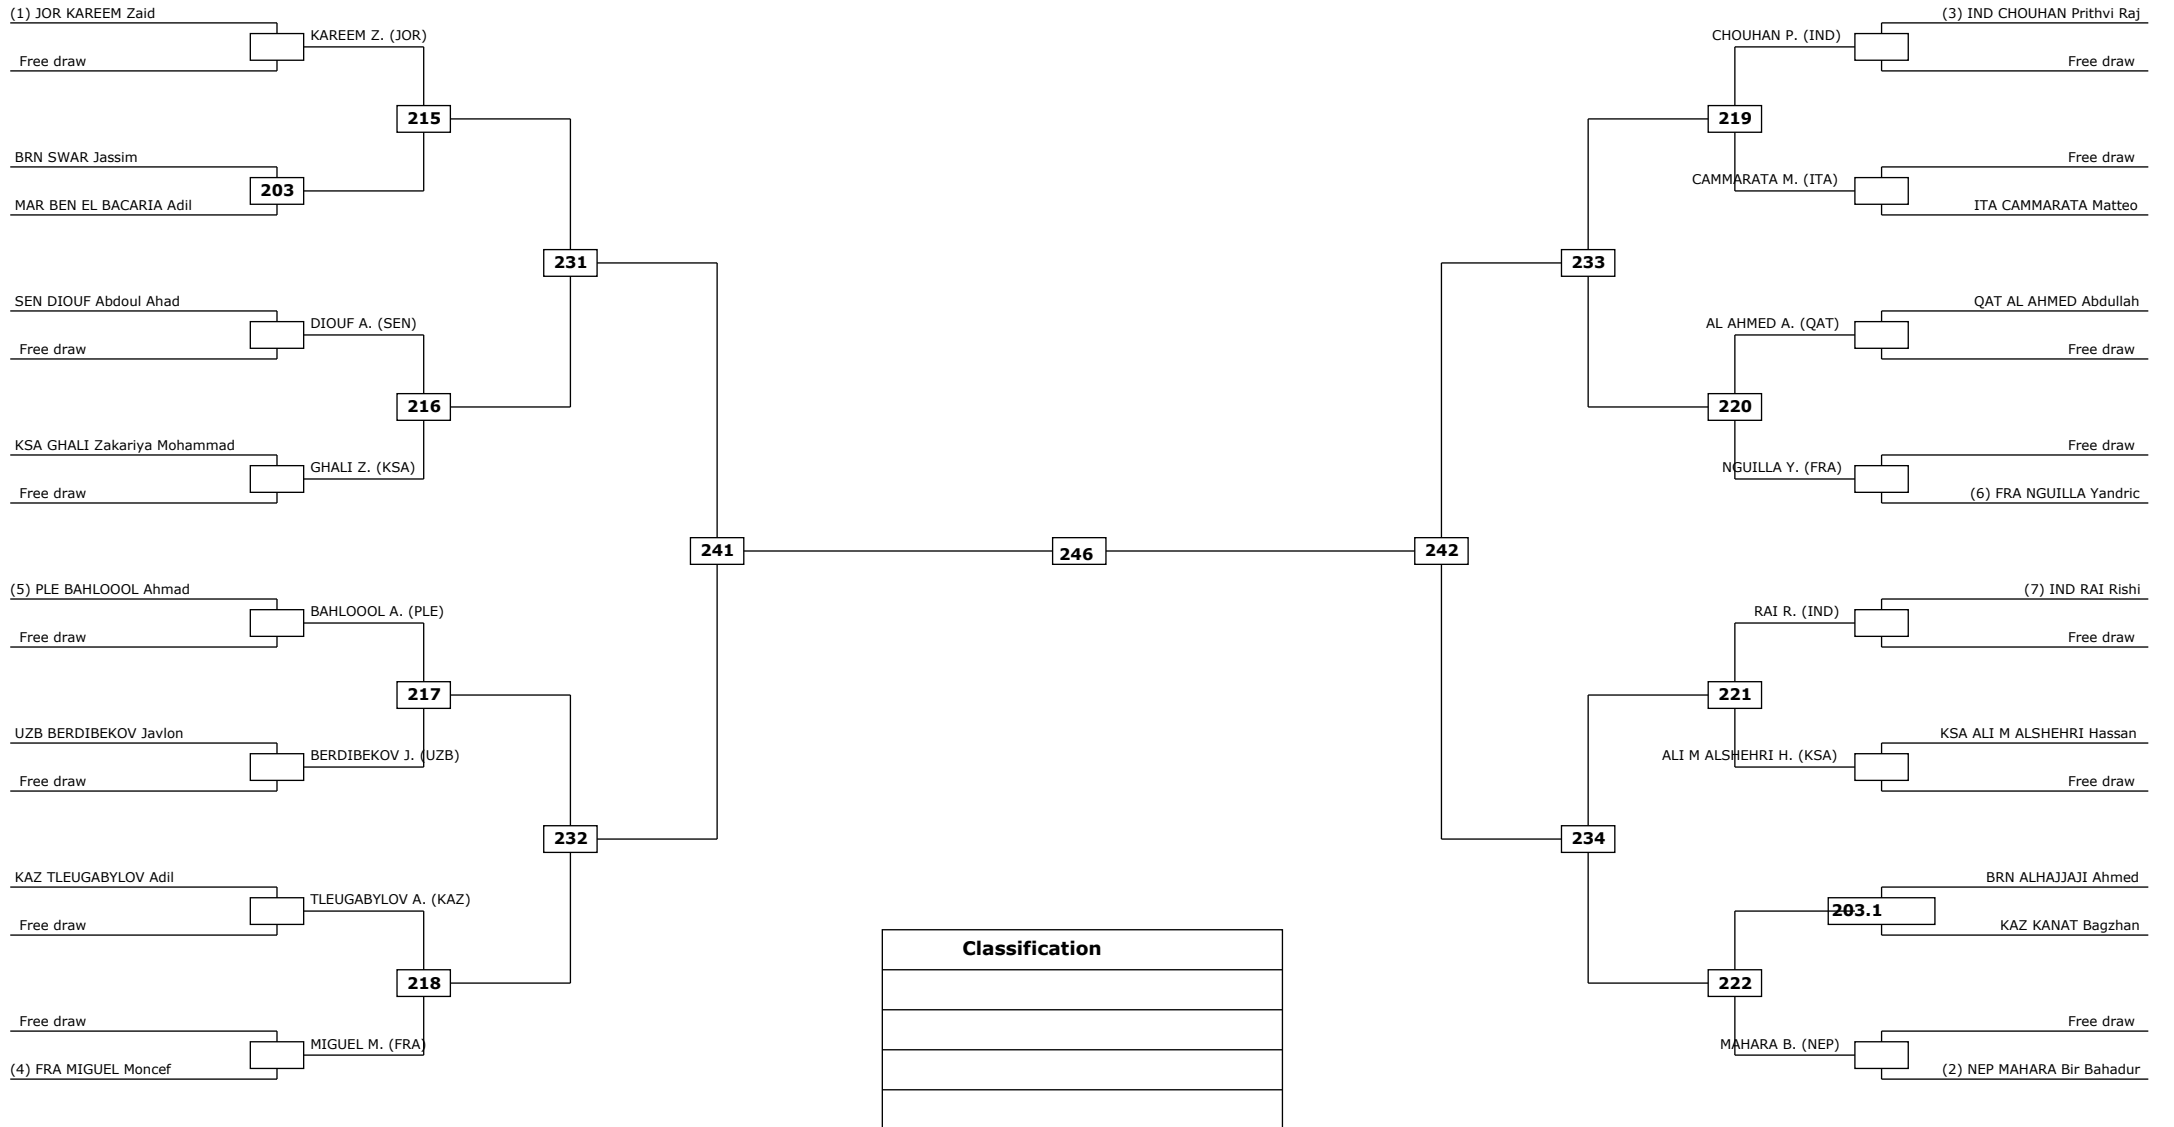

Round of 32 Round of 16 Quarter finals Semifinals Final Semifinals Quarter finals Round of 16 Round of 32

LEGEND: (RSC) Win by Referee stop the contest (WDR) Win by Withdrawal (DQB) Win by Disqualification for unspo
(x): Seed: (PTF) Win by final score (DSQ) Win by Disqualification R: Round